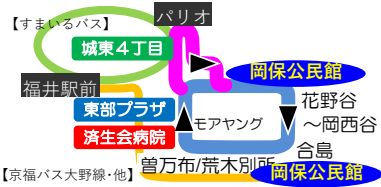

■岡の泉号:南回り系統

(月・水・金曜運行)

令和4年4月改定

| 停留所名      | ①    | ②    | ③     | ④     | ⑤     | ⑥     | ⑦     | ⑧     | ⑨     | ⑩     | ⑪     |
|-----------|------|------|-------|-------|-------|-------|-------|-------|-------|-------|-------|
| 岡保公民館     | 8:35 | 9:12 | 9:49  | 10:26 | 11:18 |       | 13:48 | 14:55 |       | 16:47 | 17:39 |
| 岡保こども園    | 8:36 | 9:13 | 9:50  | 10:27 | 11:19 |       | 13:49 | 14:56 |       | 16:48 | 17:40 |
| 河水南       | 8:37 | 9:14 | 9:51  | 10:28 | 11:20 |       | 13:50 | 14:57 |       | 16:49 | 17:41 |
| 真楽寺前      | 8:39 | 9:16 | 9:53  | 10:30 | 11:22 |       | 13:52 | 14:59 |       | 16:51 | 17:43 |
| 大畑        | 8:41 | 9:18 | 9:55  | 10:32 | 11:24 |       | 13:54 | 15:01 |       | 16:53 | 17:45 |
| 宮地        | 8:42 | 9:19 | 9:56  | 10:33 | 11:25 |       | 13:55 | 15:02 |       | 16:54 | 17:46 |
| ほほ咲みの郷    | 8:43 | 9:20 | 9:57  | 10:34 | 11:26 |       | 13:56 | 15:03 |       | 16:55 | 17:47 |
| 花野谷東      | 8:44 | 9:21 | 9:58  | 10:35 | 11:27 |       | 13:57 | 15:04 |       | 16:56 | 17:48 |
| 宮地南       | 8:46 | 9:23 | 10:00 | 10:37 | 11:29 |       | 13:59 | 15:06 |       | 16:58 | 17:50 |
| 大畑集落センター  | 8:47 | 9:24 | 10:01 | 10:38 | 11:30 |       | 14:00 | 15:07 |       | 16:59 | 17:51 |
| 岡の泉       | 8:48 | 9:25 | 10:02 | 10:39 | 11:31 |       | 14:01 | 15:08 |       | 17:00 | 17:52 |
| 岡西谷       | 8:48 | 9:25 | 10:02 | 10:39 | 11:31 |       | 14:01 | 15:08 |       | 17:00 | 17:52 |
| 荒木集落センター  | 8:50 | 9:27 | 10:04 | 10:41 | 11:33 |       | 14:03 | 15:10 |       | 17:02 | 17:54 |
| 合島        | 8:51 | 9:28 | 10:05 | 10:42 | 11:34 |       | 14:04 | 15:11 |       | 17:03 | 17:55 |
| 子供会館前     | 8:53 | 9:30 | 10:07 | 10:44 | 11:36 |       | 14:06 | 15:13 |       | 17:05 | 17:57 |
| 曾万布東      | 8:54 | 9:31 | 10:08 | 10:45 | 11:37 |       | 14:07 | 15:14 |       | 17:06 | 17:58 |
| 曾万布西      | 8:55 | 9:32 | 10:09 | 10:46 | 11:38 |       | 14:08 | 15:15 |       | 17:07 | 17:59 |
| モアヤング前    | ↓    | ↓    | ↓     | ↓     | ↓     | 13:15 | ↓     | ↓     | 16:14 | ↓     | ↓     |
| 済生会病院     | 8:57 | 9:34 | 10:11 | 10:48 | 11:40 | 13:18 | 14:10 | 15:17 | 16:17 | 17:09 | 18:01 |
| 有塚医院前     | 8:59 | 9:36 | 10:13 | 10:50 | 11:42 | 13:20 | 14:12 | 15:19 | 16:19 | 17:11 | ↓     |
| 和田東二丁目    | 9:00 | 9:37 | 10:14 | 10:51 | 11:43 | 13:21 | 14:13 | 15:20 | 16:20 | 17:12 | ↓     |
| ゲンキー和田東店前 | 9:01 | 9:38 | 10:15 | 10:52 | 11:44 | 13:22 | 14:14 | 15:21 | 16:21 | 17:13 | ↓     |
| 東部プラザ     | 9:02 | 9:39 | 10:16 | 10:53 | 11:45 | 13:23 | 14:15 | 15:22 | 16:22 | 17:14 | ↓     |
|           | 9:05 | 9:42 | 10:19 | 10:56 | 11:48 | 13:26 | 14:18 | 15:25 | 16:25 | 17:17 | ↓     |
| 問屋町東      | 9:08 | 9:45 | 10:22 | ↓     | ↓     | ↓     | ↓     | ↓     | ↓     | ↓     | ↓     |
| 印田ゴルフセンター | 9:09 | 9:46 | 10:23 | ↓     | ↓     | ↓     | ↓     | ↓     | ↓     | ↓     | ↓     |
| 御幸4丁目東    | ↓    | ↓    | ↓     | 10:58 | 11:50 | 13:28 | 14:20 | 15:27 | 16:27 | 17:19 | ↓     |
| 城東4丁目     | ↓    | ↓    | ↓     | 10:59 | 11:51 | 13:29 | 14:21 | 15:28 | 16:28 | 17:20 | ↓     |
| パリオ       | ↓    | ↓    | ↓     | 11:03 | 11:55 | 13:33 | 14:25 | 15:32 | 16:32 | 17:24 | ↓     |
|           |      |      |       | 11:03 | 11:55 | 13:33 | 14:40 | 16:07 | 16:32 | 17:24 |       |
| 南四ツ居      | ↓    | ↓    | ↓     | 11:04 | 11:56 | 13:34 | 14:41 | 16:08 | 16:33 | 17:25 | ↓     |
| モアヤング前    | ↓    | ↓    | ↓     | ↓     | ↓     | ↓     | ↓     | 16:13 | ↓     | ↓     | 18:04 |
| 自動車学校入口   | ↓    | ↓    | ↓     | 11:04 |       | 13:34 | 14:41 |       | 16:33 | 17:25 |       |
| 上北野       | ↓    | ↓    | ↓     | 11:05 |       | 13:35 | 14:42 |       | 16:34 | 17:26 |       |
| 喜ね舎       | ↓    | ↓    | ↓     | 11:09 |       | 13:39 | 14:46 |       | 16:38 | 17:30 |       |
| 河増        | ↓    | ↓    | ↓     | 11:11 |       | 13:41 | 14:48 |       | 16:40 | 17:32 |       |
| 印田口       | ↓    | ↓    | ↓     | 11:11 |       | 13:41 | 14:48 |       | 16:40 | 17:32 |       |
| 岡保郵便局     | ↓    | ↓    | ↓     | 11:12 |       | 13:42 | 14:49 |       | 16:41 | 17:33 |       |
| 殿下        | ↓    | ↓    | ↓     | 11:12 |       | 13:42 | 14:49 |       | 16:41 | 17:33 |       |
| 殿下集落センター  | ↓    | ↓    | ↓     | 11:13 |       | 13:43 | 14:50 |       | 16:42 | 17:34 |       |
| 殿下口       | ↓    | ↓    | ↓     | 11:13 |       | 13:43 | 14:50 |       | 16:42 | 17:34 |       |
| 寮         | ↓    | ↓    | ↓     | 11:14 |       | 13:44 | 14:51 |       | 16:43 | 17:35 |       |
| 寮口        | ↓    | ↓    | ↓     | 11:14 |       | 13:44 | 14:51 |       | 16:43 | 17:35 |       |
| 岡保公民館     | 9:11 | 9:48 | 10:25 | 11:17 |       | 13:47 | 14:54 |       | 16:46 | 17:38 |       |