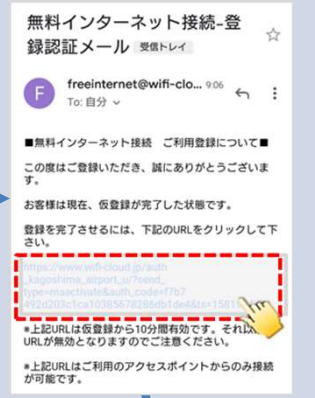

② On the 「WiWi_Fukui_City_Free_Wi-Fi」 portal, choose either 「メールアドレス」(Emailaddress) or 「SNS」(Social media).

③ 【Email】 input your email and tap the「仮登録」(temporary registration) button 【SNS】 Log into the respective SNS account. Registration complete! (Skip steps ④ and ⑤)

【Email】 ④ Tap the「送信」(send) button You will receive a confirmation email ※Link expires after 10 minutes

【Email】 ⑤ Click the verification link. Registration complete!

※ Images may vary depending on your device.

Email Registration

SNS Registration

Registration complete!

How to Connect to 「WiWi_Fukui_City_Free_Wi-Fi」 (iOS Device)

① Choose “設定(Settings) from the menu, tap “ネットワークとインターネット”(Network and Internet) and turn on internet connection. Tap「WiWi_Fukui_City_Free_Wi-Fi」to log in.