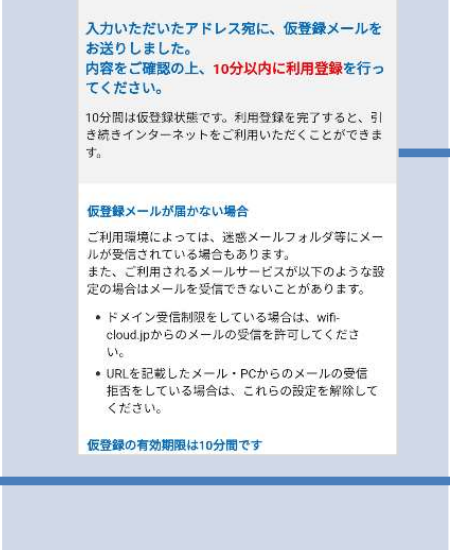

How to Connect to 「WiWi_Fukui_City_Free_Wi-Fi」 (iOS Device)

① Choose “設定(Settings) from the menu, tap “ネットワークとインターネット”(Network and Internet) and turn on internet connection. Tap「WiWi_Fukui_City_Free_Wi-Fi」to log in.

② On the 「WiWi_Fukui_City_Free_Wi-Fi」 portal, choose either 「メールアドレス」(Emailaddress) or 「SNS」(Social media).

③ 【Email】 input your email and tap the「仮登録」(temporary registration) button 【SNS】 Log into the respective SNS account. Registration complete! (Skip steps ④ and ⑤)

【Email】 ④ Tap the「送信」(send) button You will receive a confirmation email ※Link expires after 10 minutes

【Email】 ⑤ Click the verification link. Registration complete!

Registration complete!