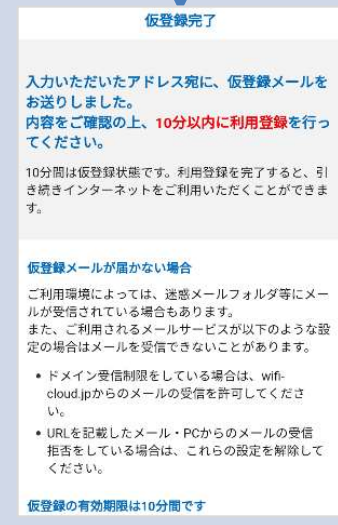

SNS Registration

Registration complete!