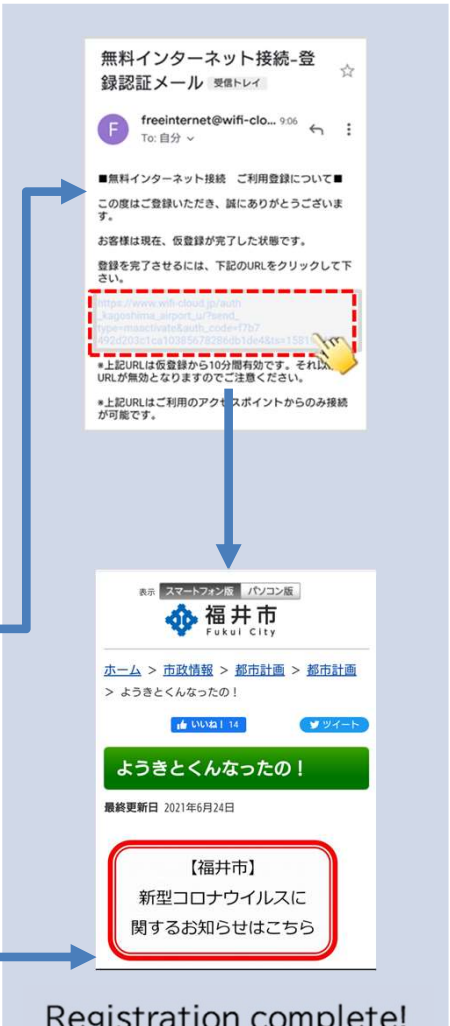

How to Connect to 「WiWi_Fukui_City_Free_Wi-Fi」 (iOS Device)

① Choose “設定(Settings) from the menu, tap “ネットワークとインターネット”(Network and Internet) and turn on internet connection. Tap「WiWi_Fukui_City_Free_Wi-Fi」to log in.

② On the 「WiWi_Fukui_City_Free_Wi-Fi」 portal, choose either 「メールアドレス」(Emailaddress) or 「SNS」(Social media).

③ 【Email】 input your email and tap the「仮登録」(temporary registration) button 【SNS】 Log into the respective SNS account. Registration complete! (Skip steps ④ and ⑤)

【Email】 ④ Tap the「送信」(send) button You will receive a confirmation email ※Link expires after 10 minutes

【Email】 ⑤ Click the verification link. Registration complete!

Registration complete!